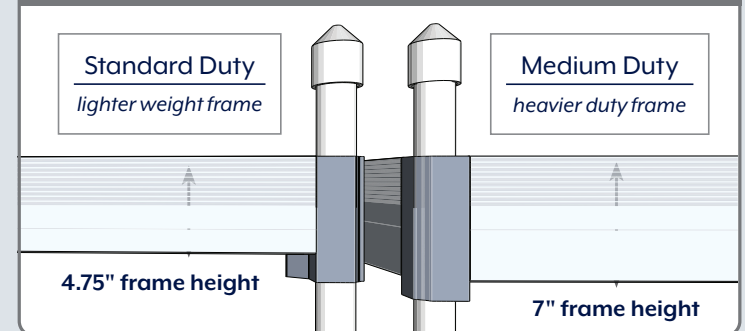

Standard Duty vs. Medium Duty Frames