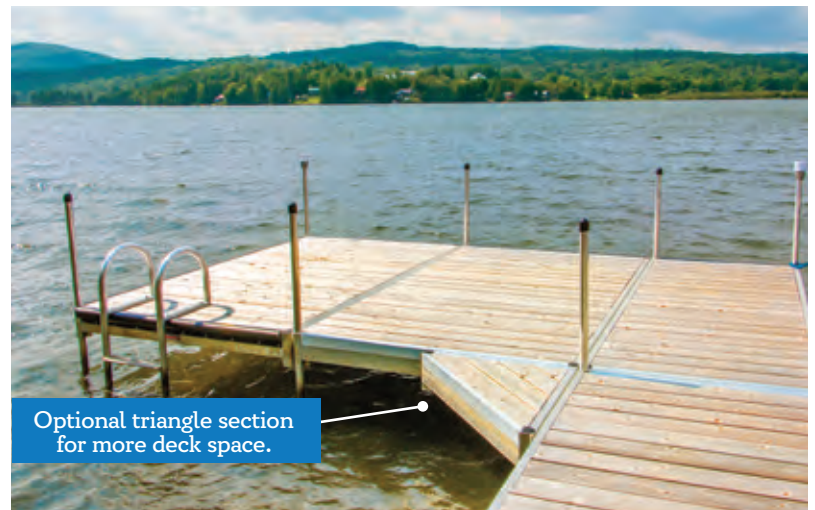

# Leg & Wheel Docks : Medium Duty Aluminum

Aluminum Stairs (see p. 19-21)

Pipe Cleat (see p. 11)

Solar Post Lites (see p. 16)

Dock mounted roller (see p. 15)

Optional triangle section for more deck space.

Pick Up > We Pay  
or Free Delivery  
see page 3