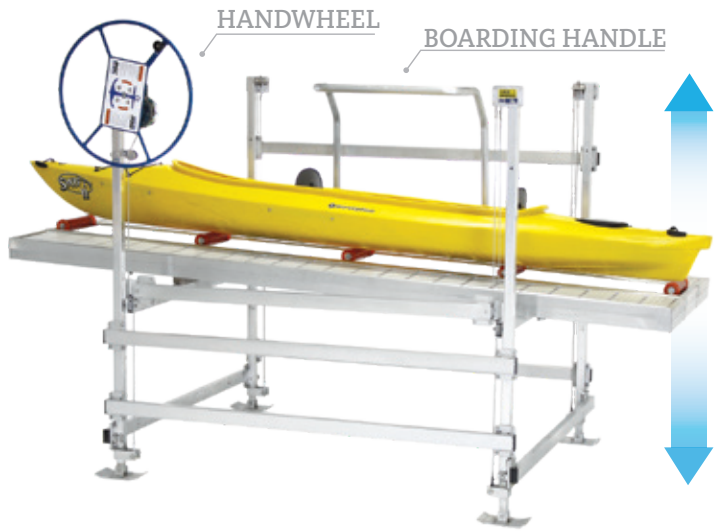

# Launch Port Lift

If your water levels fluctuate, our Launch Port Lift raises up to 75" so the water is never out of reach.

- Non-marring Stoltz® rollers
- Non-skid Sure-Step® platform
- Stainless steel fasteners & cables
- 30" handwheel raises & lowers the platform
- 18" adjustable legs (other lengths available)
- Assembly service available (additional fee)

## Launch Port Lift Specs

Lifting Height	75"
Overall Width	73"
Overall Length	144"
Weight with platform	400 lbs.

## Launch Port Lift

Item	Price
Launch Port Lift (unassembled)	<b>\$ 6,950</b>
<b>A</b> Boarding Handle (optional)	<b>\$ 415</b>
<b>B</b> Grab & Launch Rails (optional)	<b>\$ 695</b>

**A** Boarding Handle (optional)