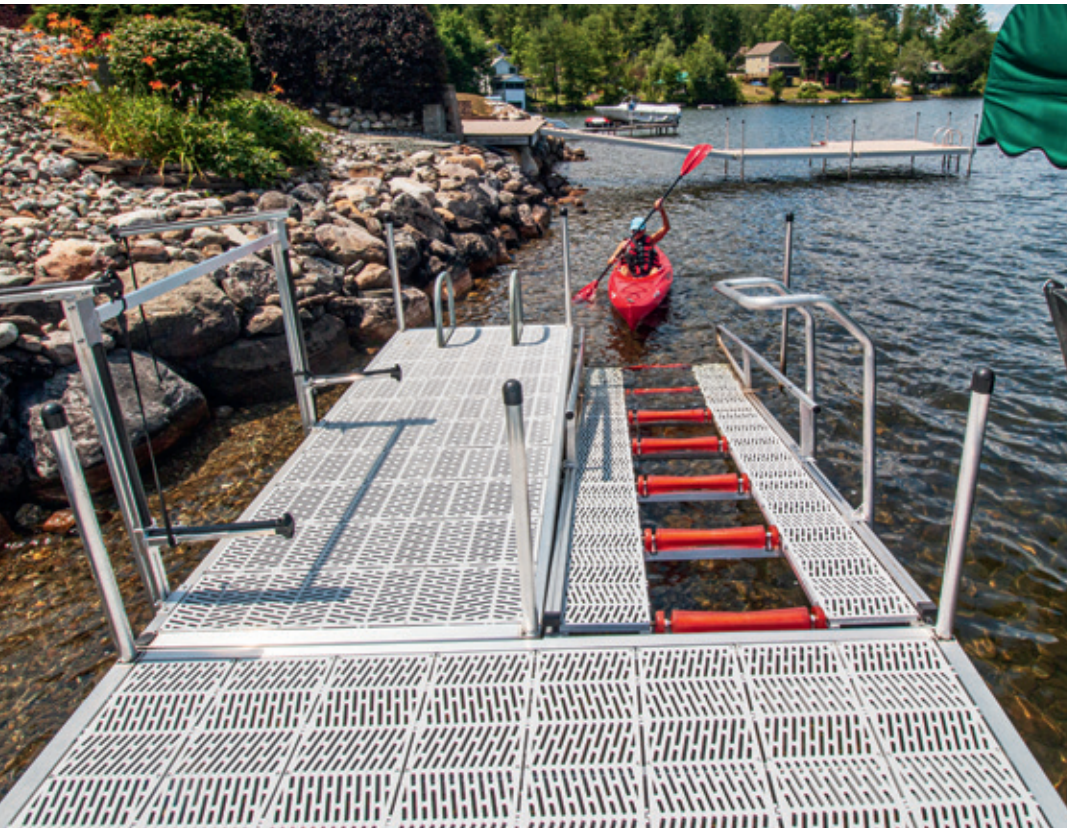

Paddle Craft Launch Docks & Lifts : Easily board & launch your paddle craft

Ideal for controlled bodies of water with minimal water fluctuation, our freestanding Launch Port System makes boarding and launching your craft a breeze.

Freestanding Launch Port System

- Ideal for controlled bodies of water with minimal fluctuation
- Fixed height non-skid Sure-Step® platform
- Non-marring Stoltz® rollers
- Includes (2) standard duty leg dock sections and launch ramp – custom layouts available for your specific site
- Optional grab and launch rails offer more control when gliding on and off the launch platform

A Boarding Handle (optional)

B Grab & Launch Rails (optional)

Freestanding Launch Port

Standard Duty Aluminum

Base unit includes:

(1) 4' × 8' & (1) 4' × 10' standard duty leg dock sections and (1) 4' × 12' launch ramp.

\$ 695

Pipe for upright supports sold separately pending water depth and lengths required.

Look for the red truck throughout our catalog for products that qualify for free delivery* or pick up & save**!