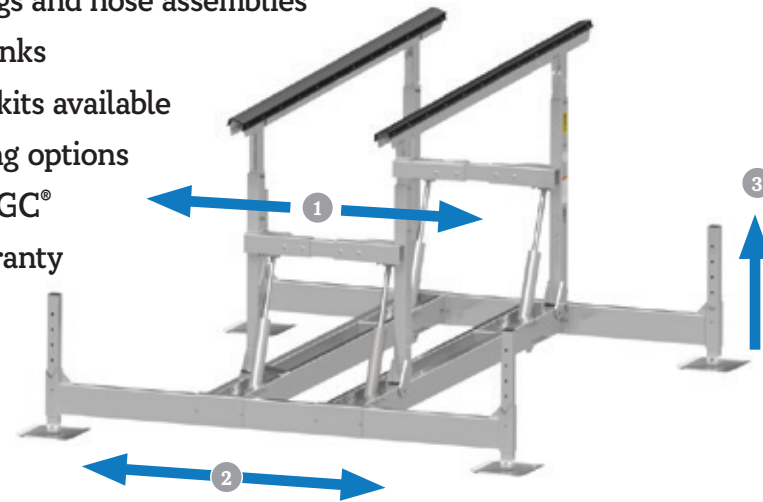

Pontoon & Tritoon Cradle Kits

Lift Model	Pontoon Cradle & Guide Kit	Tritoon Cradle & Guide Kit	Pontoon Deck Kit
4500	\$ 1,397	\$ 1,825	\$ 903
5000	\$ 1,532	\$ 2,028	\$ 924
6000	\$ 1,681	\$ 2,204	\$ 924
8000	n/a	\$ 2,271	n/a

Boat Lifts : Hydraulic Lifts

- Available from 2,000 to 18,000 lb. capacity
- Stainless steel hardware
- Aluminum hydraulic cylinders with stainless steel fittings and hose assemblies
- Full length vinyl bunks
- Pontoon & Tritoon kits available
- Solar or AC charging options
- Manufactured by RGC®
- 15 year limited warranty

- 1 Adjustable width bunks: for a custom fit of your boat hull
- 2 Lateral adjustment: optimize the distance of your lift in relation to your dock.
- 3 Height adjustment: get the right height for your water depth.