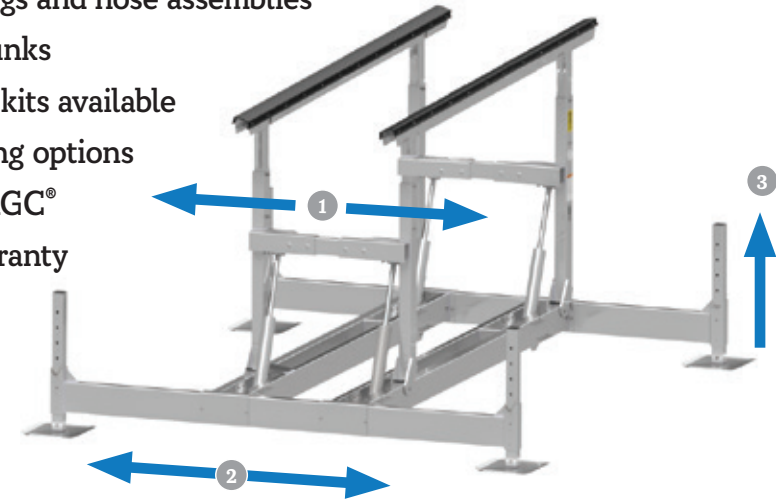

Boat Lifts : Hydraulic Lifts

- Available from 2,000 to 18,000 lb. capacity
- Stainless steel hardware
- Aluminum hydraulic cylinders with stainless steel fittings and hose assemblies
- Full length vinyl bunks
- Pontoon & Tritoon kits available
- Solar or AC charging options
- Manufactured by RGC®
- 15 year limited warranty

- 1 Adjustable width bunks: for a custom fit of your boat hull
- 2 Lateral adjustment: optimize the distance of your lift in relation to your dock.
- 3 Height adjustment: get the right height for your water depth.

Boat Lifts : Boat Access & Seasonal Service Tools

Sliding Boarding Step

Shipping Available

Dock mounted sliding boarding step that bridges the gap between your dock and your boat. Easily slides and retracts so you can safely board your boat from your dock. Extends approximately 20" depending on the mounting location on the dock and includes a safety handrail that mounts to either side of the platform. Great for people AND pets! **\$ 1155** (ships UPS ground)